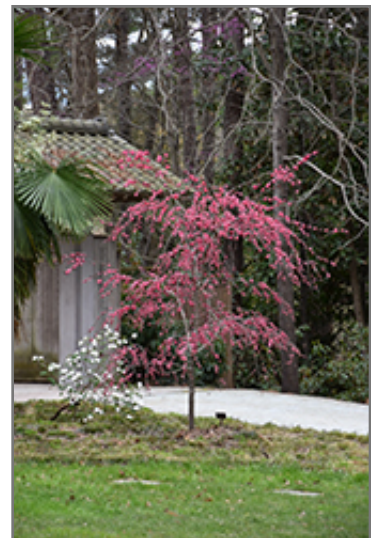

Crimson Cascade Weeping Peach in bloom

Photo courtesy of NetPS Plant Finder